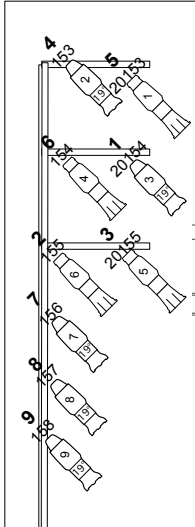

BOX RIGHT #1

BOX RIGHT #2

TORM RIGHT

ORCHESTRA DOWN

TORM LEFT

BOX LEFT #2

BOX LEFT #1

BALCONY RAIL

CEILING COVE

CEILING RIGHT

CEILING LEFT

- Symbol Key:**
- Etc Source 4 14°
 - Etc Source 4 19°
 - S4 19-4WRD @ 1!
 - Etc Source 4 26°
 - Etc Source 4 36°
 - Etc Source 4 05°
 - Etc Source 4 10°

- ETC Source 4 50deg @ 575w
- ChromaQ Colorforce II 12 @ 13!
- Mac Quantum Wash @ 1.2kw

- Ledgend**
- Chan. → 121
 - Dim. → 173
 - Unit → 4

Herbst Theater

Lighting Reference Plot

Drawn By: PM

Scale: 3/16"=1'0

Date: 1/24/2020