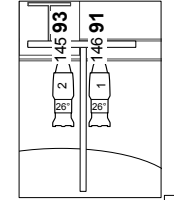

BOX RIGHT #1

BOX RIGHT #2

TORM RIGHT

ORCHESTRA DOWN

TORM LEFT

BOX LEFT #2

BOX LEFT #1

BALCONY RAIL

CEILING COVE

CEILING RIGHT

CEILING LEFT

- Symbol Key:**
- Etc Source 4 14°
 - Etc Source 4 19°
 - S4 19-4WRD @ 1!
 - Etc Source 4 26°
 - Etc Source 4 36°
 - Etc Source 4 05°
 - Etc Source 4 10°

- ETC Source 4 50deg @ 575w
- ChromaQ Colorforce II 12 @ 13!
- Mac Quantum Wash @ 1.2kw

- Ledgend**
- Chan. → 121
 - Dim. → 173
 - Unit → 4

Herbst Theater

Lighting Reference Plot

Drawn By: PM

Scale: 3/16"=1'0

Date: 1/24/2020