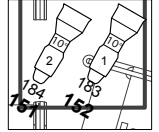

BOX RIGHT #1

BOX RIGHT #2

TORM RIGHT

ORCHESTRA DOWN

TORM LEFT

BOX LEFT #2

BOX LEFT #1

BALCONY RAIL

CEILING COVE

CEILING RIGHT

CEILING LEFT

- Symbol Key:**
- Etc Source 4 14°
 - Etc Source 4 19°
 - S4 19-4WRD @ 1!
 - Etc Source 4 26°
 - Etc Source 4 36°
 - Etc Source 4 05°
 - Etc Source 4 10°

- ETC Source 4 50deg @ 575w
- ChromaQ Colorforce II 12 @ 13!
- Mac Quantum Wash @ 1.2kw

- Ledgend**
- Chan. → 121
 - Dim. → 173
 - Unit → 4

Herbst Theater

Lighting Reference Plot

Drawn By: PM

Scale: 3/16"=1'0

Date: 1/24/2020