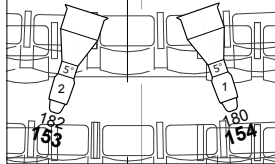

BOX RIGHT #1

BOX RIGHT #2

TORM RIGHT

ORCHESTRA DOWN

TORM LEFT

BOX LEFT #2

BOX LEFT #1

BALCONY RAIL

CEILING COVE

CEILING RIGHT

CEILING LEFT

- Symbol Key:**
- Etc Source 4 14°
 - Etc Source 4 19°
 - S4 19-4WRD @ 1!
 - Etc Source 4 26°
 - Etc Source 4 36°
 - Etc Source 4 05°
 - Etc Source 4 10°

- ETC Source 4 50deg @ 575w
- ChromaQ Colorforce II 12 @ 13!
- Mac Quantum Wash @ 1.2kw

- Ledgend**
- Chan. → 121
 - Dim. → 173
 - Unit → 4

Herbst Theater

Lighting Reference Plot

Drawn By: PM

Scale: 3/16"=1'0

Date: 1/24/2020