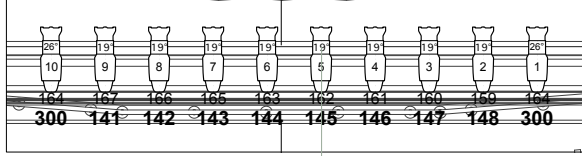

BOX RIGHT #1

BOX RIGHT #2

TORM RIGHT

ORCHESTRA DOWN

TORM LEFT

BOX LEFT #2

BOX LEFT #1

BALCONY RAIL

CEILING COVE

CEILING RIGHT

CEILING LEFT

- Symbol Key:**
- Etc Source 4 14°
 - Etc Source 4 19°
 - S4 19-4WRD @ 1!
 - Etc Source 4 26°
 - Etc Source 4 36°
 - Etc Source 4 05°
 - Etc Source 4 10°

- ETC Source 4 50deg @ 575w
- ChromaQ Colorforce II 12 @ 13!
- Mac Quantum Wash @ 1.2kw

- Ledgend**
- Chan. → 121
 - Dim. → 173
 - Unit → 4

Herbst Theater

Lighting Reference Plot

Drawn By: PM

Scale: 3/16"=1'0

Date: 1/24/2020