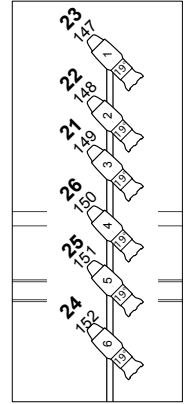

BOX RIGHT #1

BOX RIGHT #2

TORM RIGHT

ORCHESTRA DOWN

TORM LEFT

BOX LEFT #2

BOX LEFT #1

BALCONY RAIL

CEILING COVE

CEILING RIGHT

CEILING LEFT

- Symbol Key:**
- Etc Source 4 14°
 - Etc Source 4 19°
 - S4 19-4WRD @ 1!
 - Etc Source 4 26°
 - Etc Source 4 36°
 - Etc Source 4 05°
 - Etc Source 4 10°

- ETC Source 4 50deg @ 575w
- ChromaQ Colorforce II 12 @ 13!
- Mac Quantum Wash @ 1.2kw

- Ledgend**
- Chan. → 121
 - Dim. → 173
 - Unit → 4

Herbst Theater

Lighting Reference Plot

Drawn By: PM

Scale: 3/16"=1'0

Date: 1/24/2020