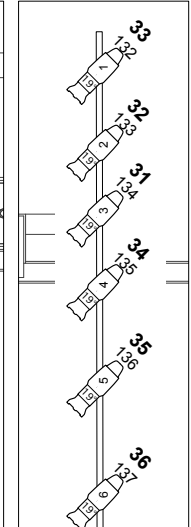

BOX RIGHT #1

BOX RIGHT #2

TORM RIGHT

ORCHESTRA DOWN

TORM LEFT

BOX LEFT #2

BOX LEFT #1

BALCONY RAIL

CEILING COVE

CEILING RIGHT

CEILING LEFT

- Symbol Key:**
- Etc Source 4 14°
 - Etc Source 4 19°
 - S4 19-4WRD @ 1!
 - Etc Source 4 26°
 - Etc Source 4 36°
 - Etc Source 4 05°
 - Etc Source 4 10°

- ETC Source 4 50deg @ 575w
- ChromaQ Colorforce II 12 @ 13!
- Mac Quantum Wash @ 1.2kw

- Ledgend**
- Chan. → 121
 - Dim. → 173
 - Unit → 4

Herbst Theater

Lighting Reference Plot

Drawn By: PM

Scale: 3/16"=1'0

Date: 1/24/2020