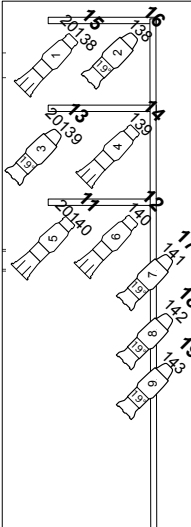

BOX RIGHT #1

BOX RIGHT #2

TORM RIGHT

ORCHESTRA DOWN

TORM LEFT

BOX LEFT #2

BOX LEFT #1

BALCONY RAIL

CEILING COVE

CEILING RIGHT

CEILING LEFT

- Symbol Key:**
- Etc Source 4 14°
 - Etc Source 4 19°
 - S4 19-4WRD @ 1!
 - Etc Source 4 26°
 - Etc Source 4 36°
 - Etc Source 4 05°
 - Etc Source 4 10°

- ETC Source 4 50deg @ 575w
- ChromaQ Colorforce II 12 @ 13!
- Mac Quantum Wash @ 1.2kw

- Ledgend**
- Chan. → 121
 - Dim. → 173
 - Unit → 4

Herbst Theater

Lighting Reference Plot

Drawn By: PM

Scale: 3/16"=1'0

Date: 1/24/2020