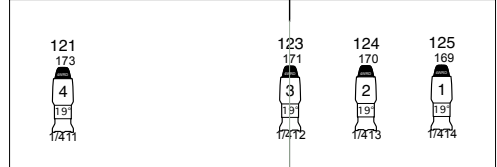

BOX RIGHT #1

BOX RIGHT #2

TORM RIGHT

ORCHESTRA DOWN

TORM LEFT

BOX LEFT #2

BOX LEFT #1

BALCONY RAIL

CEILING COVE

CEILING RIGHT

CEILING LEFT

- Symbol Key:**
- Etc Source 4 14°
 - Etc Source 4 19°
 - S4 19-4WRD @ 1!
 - Etc Source 4 26°
 - Etc Source 4 36°
 - Etc Source 4 05°
 - Etc Source 4 10°

- ETC Source 4 50deg @ 575w
- ChromaQ Colorforce II 12 @ 13!
- Mac Quantum Wash @ 1.2kw

- Ledgend**
- Chan. → 121
 - Dim. → 173
 - Unit → 4

Herbst Theater

Lighting Reference Plot

Drawn By: PM

Scale: 3/16"=1'0

Date: 1/24/2020