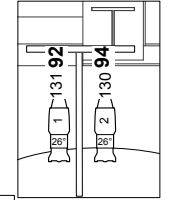

BOX RIGHT #1

BOX RIGHT #2

TORM RIGHT

ORCHESTRA DOWN

TORM LEFT

BOX LEFT #2

BOX LEFT #1

BALCONY RAIL

CEILING COVE

CEILING RIGHT

CEILING LEFT

- Symbol Key:**
- Etc Source 4 14°
 - Etc Source 4 19°
 - S4 19-4WRD @ 1!
 - Etc Source 4 26°
 - Etc Source 4 36°
 - Etc Source 4 05°
 - Etc Source 4 10°

- ETC Source 4 50deg @ 575w
- ChromaQ Colorforce II 12 @ 13!
- Mac Quantum Wash @ 1.2kw

- Ledgend**
- Chan. → 121
 - Dim. → 173
 - Unit → 4

Herbst Theater

Lighting Reference Plot

Drawn By: PM

Scale: 3/16"=1'0

Date: 1/24/2020